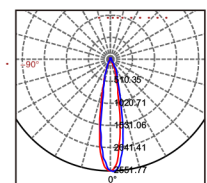

NSPLED1239C 9W 24°