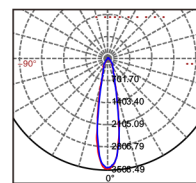

NSPLED1239A 9W 24°