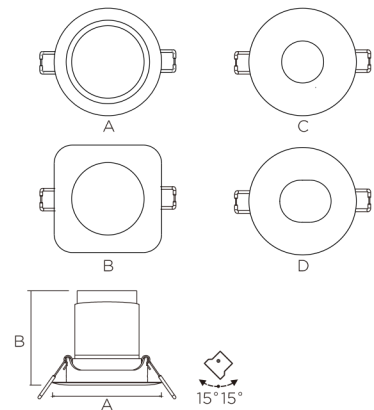

CONSTRUCTION

- Polycarbonate body and bezel
- Vacuum metalized reflector
- Adjustable angle 15°
- Integrated driver

OPTIONS

- **Bezel:** Choice of 4 bezels, as illustrated
Use suffix A, B, C, D for 4 different shapes when ordering

TECHNICAL DETAILS

- COB LED
- Designed to deliver UGR <19 in most installations
- Rated life: 30,000 hours

Watts	A	B	Cut-out
3W/5W(A/B)	95	66	Ø75
7W/9W(A/B)	118	82	Ø95
3W/5W(C/D)	Ø95	76	Ø75
7W/9W(C/D)	Ø115	95	Ø95