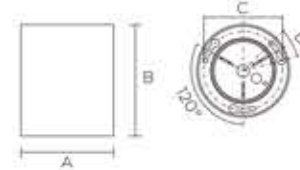

Watts	A	B	C	D
9W	Ø100	120	78	30°
15W	Ø125	120	100	30°
24W	Ø150	140	124	24°
35W	Ø150	160	124	24°