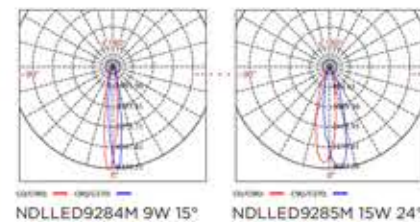

### Options

- **Body colour:** Choice of white (WH) or black (BK)
- **Bezel colour:** Choice of gold (G) or silver (S)
- **Beam angle:** State choice of 15°, 24°, 36° or 60° when ordering

### TECHNICAL DETAILS

- COB LED
- Rated life: 30,000 hours

Watts	A	B	C	D
9W	Ø100	120	78	30°
15W	Ø125	120	100	30°
24W	Ø150	140	124	24°
35W	Ø150	160	124	24°

Model	Colour temp.	Lumens	CRI	PF	Beam angle
NDLLED9284M 9W	3000K/3500K/4000K/5700K	770 lm	>80	>0.9	15°/24°/36°
NDLLED9285M 15W	3000K/3500K/4000K/5700K	1,100 lm	>80	>0.9	15°/24°/36°
NDLLED9286AM 24W	3000K/3500K/4000K/5700K	2,000 lm	>80	>0.95	15°/24°/36°/60°
NDLLED9286M 35W	3000K/3500K/4000K/5700K	2,530 lm	>80	>0.95	15°/24°/36°/60°