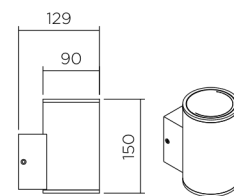

NWLED3543

NWLED3544

APPLICATIONS

- Wall decoration
- Corridors
- Balconies

CONSTRUCTION

- Aluminium housing
- Tempered glass cover
- LED driver included
- Powder coated surface treatment
- NWLED5544 double sides light output
- NWLED5543 single side light output
- Supply with 3x1.0mm² wire
- Choice of three finishes:
  - Black (similar to RAL 7021)
  - Dark grey (similar to RAL 7037)
  - Light grey (similar to RAL 7023)

TECHNICAL DETAILS

- Bridgelux COB LEDs
- Rated life: 30,000 hours

Model	Watts	Colour temp.	Lumens	CRI
NWLED3543	9.4W	3000K	760 lm	>80
NWLED3543	9.4W	6500K	760 lm	>80
NWLED3544	18.5W	3000K	1520 lm	>80
NWLED3544	18.5W	6500K	1520 lm	>80

NWLED3543