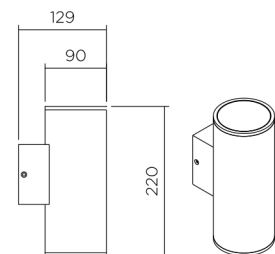

NWLED3543

NWLED3544

APPLICATIONS

- Wall decoration
- Corridors
- Balconies

CONSTRUCTION

- Aluminium housing
- Tempered glass cover
- LED driver included
- Powder coated surface treatment
- NWLED5544 double sides light output
- NWLED5543 single side light output
- Supply with 3x1.0mm² wire
- Choice of three finishes:
  - Black (similar to RAL 7021)
  - Dark grey (similar to RAL 7037)
  - Light grey (similar to RAL 7023)

TECHNICAL DETAILS

- Bridgelux COB LEDs
- Rated life: 30,000 hours

Model	Watts	Colour temp.	Lumens	CRI
NWLED3543	9.4W	3000K	760 lm	>80
NWLED3543	9.4W	6500K	760 lm	>80
NWLED3544	18.5W	3000K	1520 lm	>80
NWLED3544	18.5W	6500K	1520 lm	>80

NWLED3544